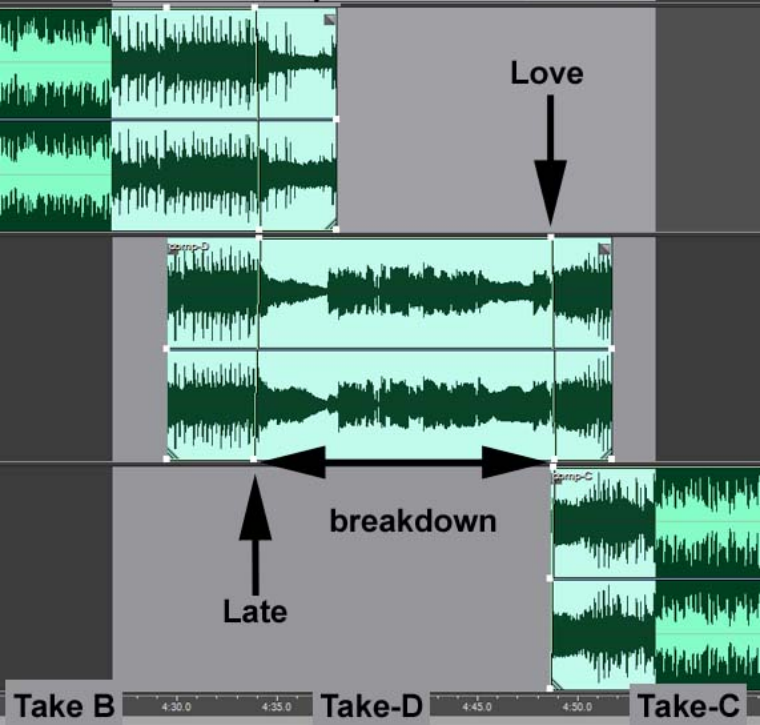

Complicated Edits

Love

Temp-D

breakdown

Late

Temp-C

Take B

4:30.0

4:35.0

Take-D

4:45.0

4:50.0

Take-C